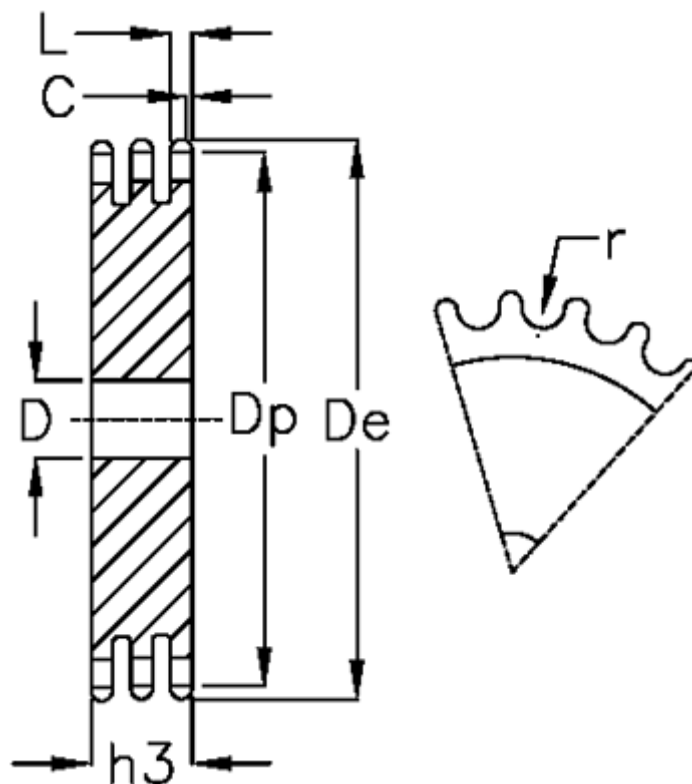

Article number: 616023008125

Description: Plate wheel 16 B-3 Z=125 triplex

Measures

C = 3

D = 40

De = 1023.2

Dp = 1010.73

For chain size = 1 tomme x 17,02 mm

For chain type = 16 B-3

h3 = 79.6

L = 15.8

Number of teeth = 125

r = 15.88